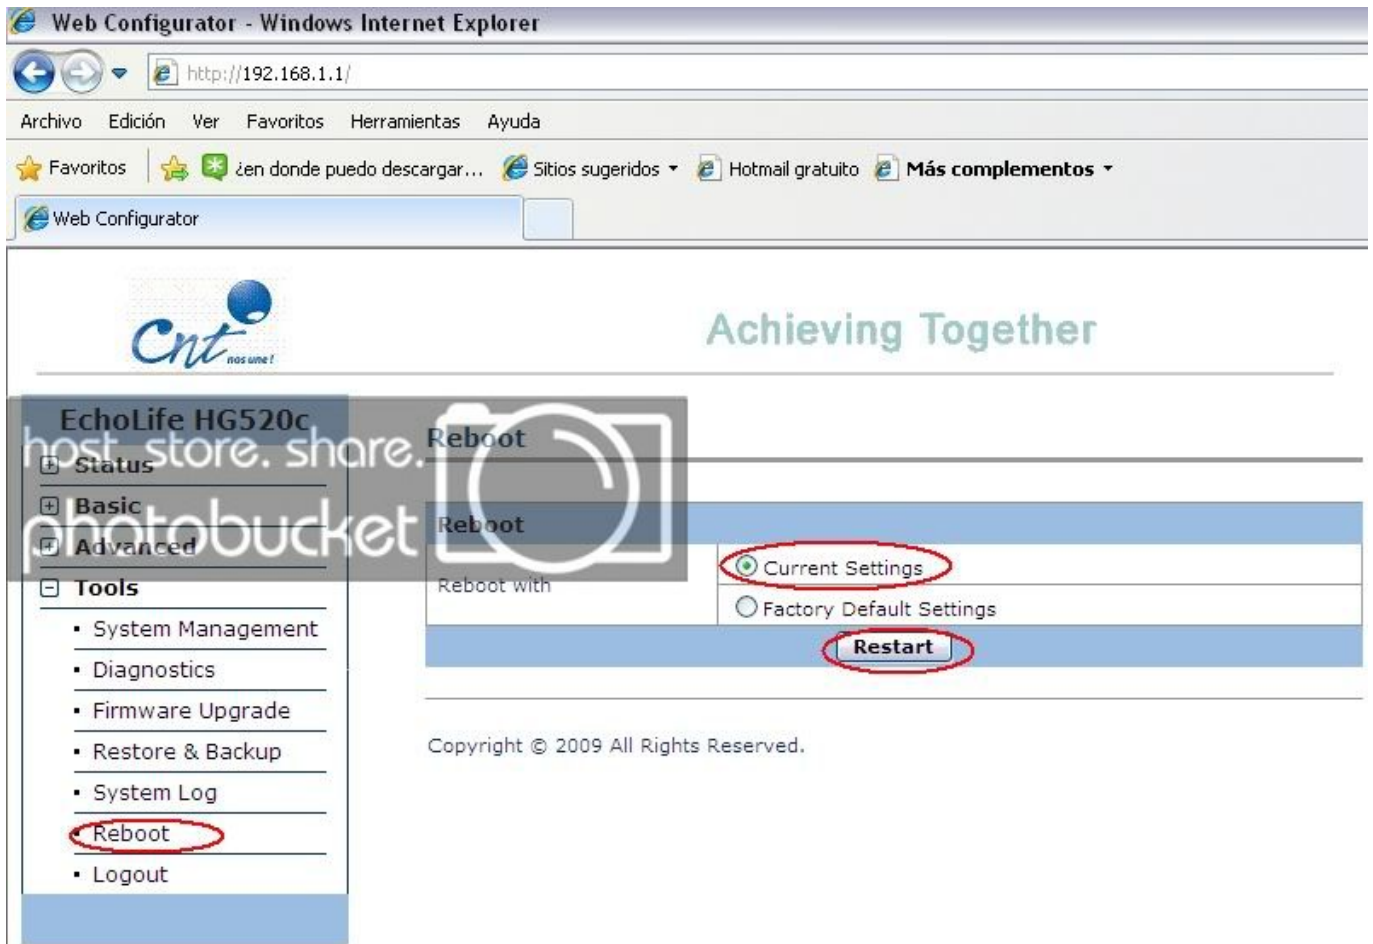

[Unduh Cheat Engine Android Euro Truck Gezinler](#)

firmware file

[Navfit98 For Mac](#)

With the large number of hackers who are attacking home networks, its important to think about how secure your router really is.. It typically doesnt matter what browser you decide to use, I recommend picking the one you are most comfortable with such as Chrome, Internet Explorer or Firefox.. Hg532E Firmware Software Does EverythingHg532E Firmware How To Find YourThey even provide VPN support to make your internet sessions not only secure, but also more private.. Upgrade file name 128 characters at maximum: Software Upgrade The firewall does this by blocking all incoming and outgoing connections that are not authorized. [Geforce Gf210 Driver](#)

firmware meaning

[Ample Guitar Vst Crack Eclipse](#)

If you find yourself here, dont panic, there are a few things you can try Here is our list of all known Default Huawei Router Passwords.. The name does not make any difference in the forward; its just there so that you can remember later why you setup this forward.. Learn more about this option on the How to Reset a Router page To help you with this step, we begin on the Device Information page.. Click the option at the top of the page labeled Port Mapping If you are forwarding a range of ports separated by a hyphen then enter the lowest number of that range into the External start port box and the highest number of that range into the External end port box.. To upgrade your home gateway, click the Browse button, find the path of the local image